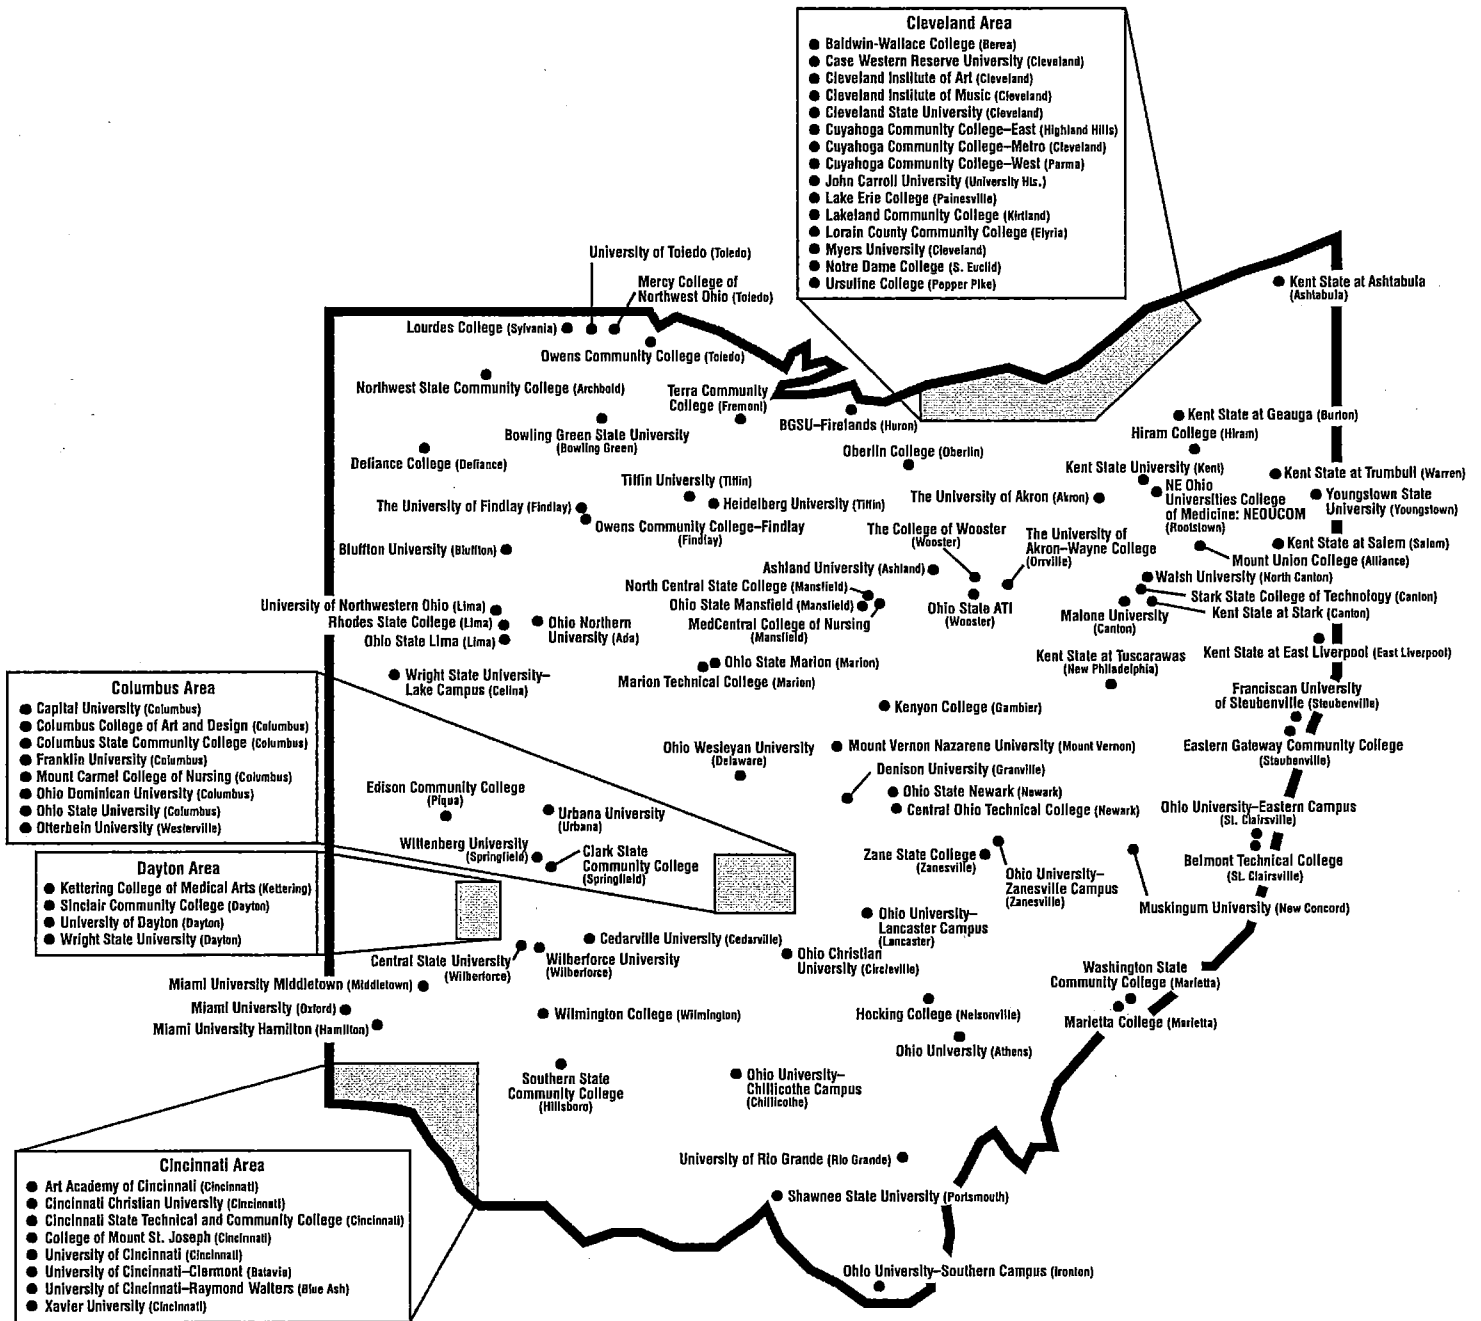

Ohio Colleges and Universities

2010-2011

Compliments of the ACT Midwest Region and the Ohio ACT State Organization

Directory of Ohio Colleges and Universities

Code	Institution Name	Admissions	Website
4-Year Public Universities and Regional Campuses			
3240	Bowling Green State University	419-372-8321	www.bgsu.edu
3240	BGSU-Friendships	419-332-5500	www.friendships.bgsu.edu
3246	Central State University	837-376-6348	www.centralstate.edu
3270	Cleveland State University	216-667-5411	www.csuohio.edu
3270	Cleveland State University	330-672-2444	www.kent.edu/admissions
3284	Kent State at Ashland	440-964-4217	www.ashland.kent.edu
3284	Kent State at East Liverpool	330-385-3805	www.kent.edu
3284	Kent State at Geauga	440-834-4187	www.kent.edu
3284	Kent State at Salem	330-332-0361	www.gauga.kent.edu
3284	Kent State at Stark	330-499-9600	www.salem.kent.edu
3284	Kent State at Trumbull	330-847-0571	www.trumbull.kent.edu
3284	Kent State at Tuscarawas	330-339-3391	www.tusc.kent.edu
3284	Miami University	513-529-2531	www.muohio.edu
3284	Miami University Hamilton	513-785-3111	www.ham.muohio.edu
3284	Miami University Middletown	513-727-3216	www.mid.muohio.edu
3284	Miami University Oxford	513-727-3216	www.muohio.edu
3284	Miami University Westfield	513-727-3216	www.muohio.edu
3284	Miami University Zanesville	513-727-3216	www.muohio.edu
3284	Northwestern Ohio Universities	800-866-2511	www.neucom.edu
3284	College of Medicine: NEUJCOM	614-292-3930	www.osu.edu
3312	Ohio State University	330-287-1327	www.osu.edu
3312	Ohio State ATI	419-955-6391	http://ima.osu.edu
3312	Ohio State Lima	419-955-6391	http://ima.osu.edu
3312	Ohio State Mansfield	740-725-6242	www.mansfield.osu.edu
3312	Ohio State Marion	740-725-6242	www.marion.ohio-state.edu
3312	Ohio State Newark	740-366-9333	www.newark.osu.edu
3314	Ohio University	740-593-4100	www.ohio.edu
3317	Ohio University - Eastern Campus	800-548-3331	www.eastern.ohio.edu
3317	Ohio University - Chillicothe Campus	740-774-7240	www.chillicothe.ohio.edu
3317	Ohio University - Lancaster Campus	740-654-6711	www.lancaster.ohio.edu
3326	Ohio University - Southern Campus	740-558-4600	www.southern.ohio.edu
3370	Ohio University - Zanesville Campus	740-566-1459	www.zanesville.ohio.edu
3322	Shawnee State University	800-959-2778	www.shawnee.edu
3338	The University of Akron	800-655-4864	www.uakron.edu
3367	The University of Akron-Wayne College	800-221-8308	www.wayne.uakron.edu
3340	University of Cincinnati	513-556-1100	www.admissions.uc.edu
3340	University of Cincinnati	513-732-5202	www.uc.edu
3340	University of Cincinnati-Clermont	513-745-5700	www.uc.edu
3340	University of Cincinnati-Raymond Walters	513-745-5700	www.rwc.uc.edu
3344	University of Toledo	800-510LEDO	www.u Toledo.edu
3295	Wright State University	800-247-1770	www.wright.edu
3295	Wright State University-Lake Campus	419-586-0300	www.wright.edu/lake
3368	Youngstown State University	877-468-6978	www.ystate.edu
2-Year Public Institutions — Community Colleges			
5570	Cincinnati State Tech & Comm College	513-661-7700	www.cincinnati.state.edu
3247	Clark State Community College	937-328-6028	www.clarkstate.edu
3261	Columbus State Community College	800-821-6407	www.csc.edu
3259	Cuyahoga Community College-East	800-954-8742	www.ccc.edu
3265	Cuyahoga Community College-Metro	216-987-4200	www.ccc.edu
3265	Cuyahoga Community College-West	216-987-5150	www.ccc.edu
3273	Eastern Gateway Community College	800-922-3722	www.egcc.edu
3277	Edison Community College	440-953-7100	www.edisonohio.edu
3277	Lakeland Community College	440-953-7100	www.lakelandcc.edu
3277	Lorain County Community College	440-953-5222	www.loraincc.edu
3286	Northwest State Community College	419-827-1330	www.northweststate.edu
3286	Owens Community College	800-GO-OWENS x 7777	www.owens.edu
3323	Owens Community College-Findlay Campus	800-GO-OWENS x 3509	www.owens.edu
3332	Sinclair Community College	800-315-3000	www.sinclair.edu
3276	Southern State Community College	800-628-7722	www.sccc.edu
3353	Terra Community College	866-A1-TERRA	www.terra.edu
3367	Washington State Community College	740-374-8716	www.wsccc.edu
Private Colleges and Universities			
5592	Art Academy of Cincinnati	800-323-5692	www.artacademy.edu
3234	Ashland University	800-882-1548	www.ashland.edu
3236	Baldwin-Walace College	877-BW APPLY	www.bw.edu/admission
3238	Bluffton University	800-488-3257	www.bluffton.edu
3242	Capital University	866-544-6175	www.capital.edu
3242	Case Western Reserve University	216-368-4450	www.case.edu
3245	Cedarville University	800-949-4228	www.cedarville.edu
3248	Cedarville Christian University	800-CEDARVILLE	www.ccu.edu
3243	Cleveland Institute of Art	216-795-3107	www.cia.edu
3250	Cleveland Institute of Music	800-664-9314	www.cim.edu
3254	College of Mount St. Joseph	877-987-CCAD	www.msj.edu
3281	Columbus Col. of Art & Design	419-763-2359	www.defiance.edu
3266	Defiance College	800-336-4766	www.defiance.edu
3288	Denison University	800-783-6220	www.denison.edu
3288	Franciscan Univ. of Steubenville	877-341-6900	www.franciscan.edu
3275	Franklin University	800-434-3352	www.franklin.edu
3278	Heidelberg University	800-382-5280	www.heidelberg.edu
3280	Hiram College	800-387-4294	www.hiram.edu
3286	John Carroll University	800-846-2468	www.jcu.edu
3279	Kent State University	800-433-KCMA	www.kent.edu
3279	Kettering College of Medical Arts	800-916-0904	www.kcma.edu
3298	Lake Erie College	800-878-3210	www.lec.edu
3598	Lourdes College	800-521-1146	www.lourdes.edu
3289	Malone University	800-331-7896	www.malone.edu
3290	Marquette College	877-656-4360	www.marquette.edu
3292	MedCentral College of Nursing	888-80MERCY	www.medcentral.edu
6321	Mercy College of Northwest Ohio	800-556-6942	www.mcn.edu
3297	Mount Carmel Col. of Nursing	800-334-6682	www.mcn.edu
3372	Mount Vernon Nazarene University	866-482-6668	www.mvnu.com
3370	Muskingum University	800-752-6082	www.muskingum.edu
3268	Myers University	877-366-9377	www.myers.edu
3268	Nora Dine College	216-373-5355	www.nora.edu
3302	Oberlin College	800-622-6243	www.oberlin.edu
3304	Ohio Christian University	877-700U NOW	www.ohiochristian.edu
3249	Ohio Dominican University	800-955-6446	www.ohiodominican.edu
3310	Ohio Northern University	888-408-4668	www.onu.edu
3316	Ohio Wesleyan University	800-522-8953	www.owu.edu
3318	Oberlin University	800-488-8144	www.oberlin.edu
3260	The College of Wooster	800-877-9905	www.wooster.edu
3272	The University of Findlay	800-548-0932	www.findlay.edu
3334	Tiffin University	800-988-6446	www.tiffin.edu
3342	University of Dayton	800-837-7433	http://admission.udayton.edu
6324	University of Northwestern Ohio	419-998-3120	www.unoh.edu
3324	University of Rio Grande	800-282-7201	www.rio.edu
3346	Urbana University	800-7URBANA	www.urbana.edu
3349	Ursuline College	888-URSU LINE	www.admission.ursuline.edu
3349	Walsh University	800-362-9846	www.walsh.edu
3360	Wilberforce University	800-367-8568	www.wilberforce.edu
3362	Wilmington College	800-341-9318	www.wilmington.edu
3364	Wittenberg University	877-206-0332	www.wittenberg.edu
3366	Xavier University	877-XUADMIT	www.xavier.edu
2-Year Public Institutions — Technical Colleges			
9230	Belmont Technical College	740-695-9500	www.btc.edu
9365	Central Ohio Technical College	740-366-9222	www.cotc.edu
9352	Hocking College	877-HOCKING	www.hocking.edu
9351	Marion Technical College	740-399-4636	www.mtc.edu
9374	North Central State College	888-755-4899	www.ncstatecollege.edu
9359	Rhodes State College	419-965-8320	www.rhodesstate.edu
9345	Stark State College of Technology	330-966-5450	www.starkstate.edu
9305	Zane State College	740-588-1226	www.zanestate.edu